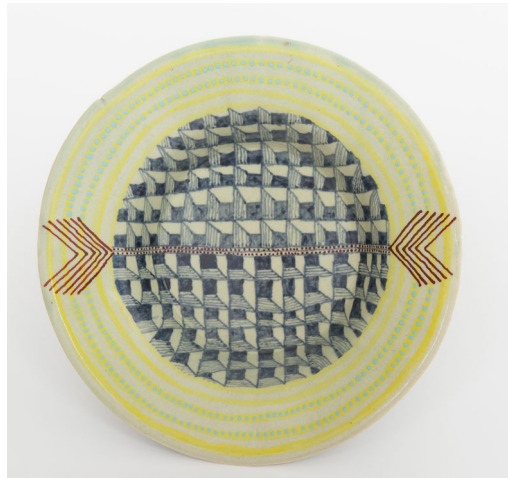

HN1231 The plate with two diamonds  
5.8.16  
Glazed ceramics  
25.5 x 6.5cm  
SOLD

HN1228 The plate with sixteen windows  
4.7.16  
Glazed ceramics  
26 x 6cm  
SOLD

HN1230 The plate with twelve arrows  
5.8.16  
Glazed ceramics  
25.5 x 16cm  
SOLD

HN1233 The Syrian plate  
5.8.16  
Glazed ceramic  
25.5 x 6cm  
SOLD

HN1232 The plate with two Tennis bats  
5.8.16  
Glazed ceramic  
25 x 6cm  
R6 000

HN1229 The plate with three nets and a  
collapsing structure  
4.7.16  
Glazed ceramic  
25.5 x 7cm  
SOLD