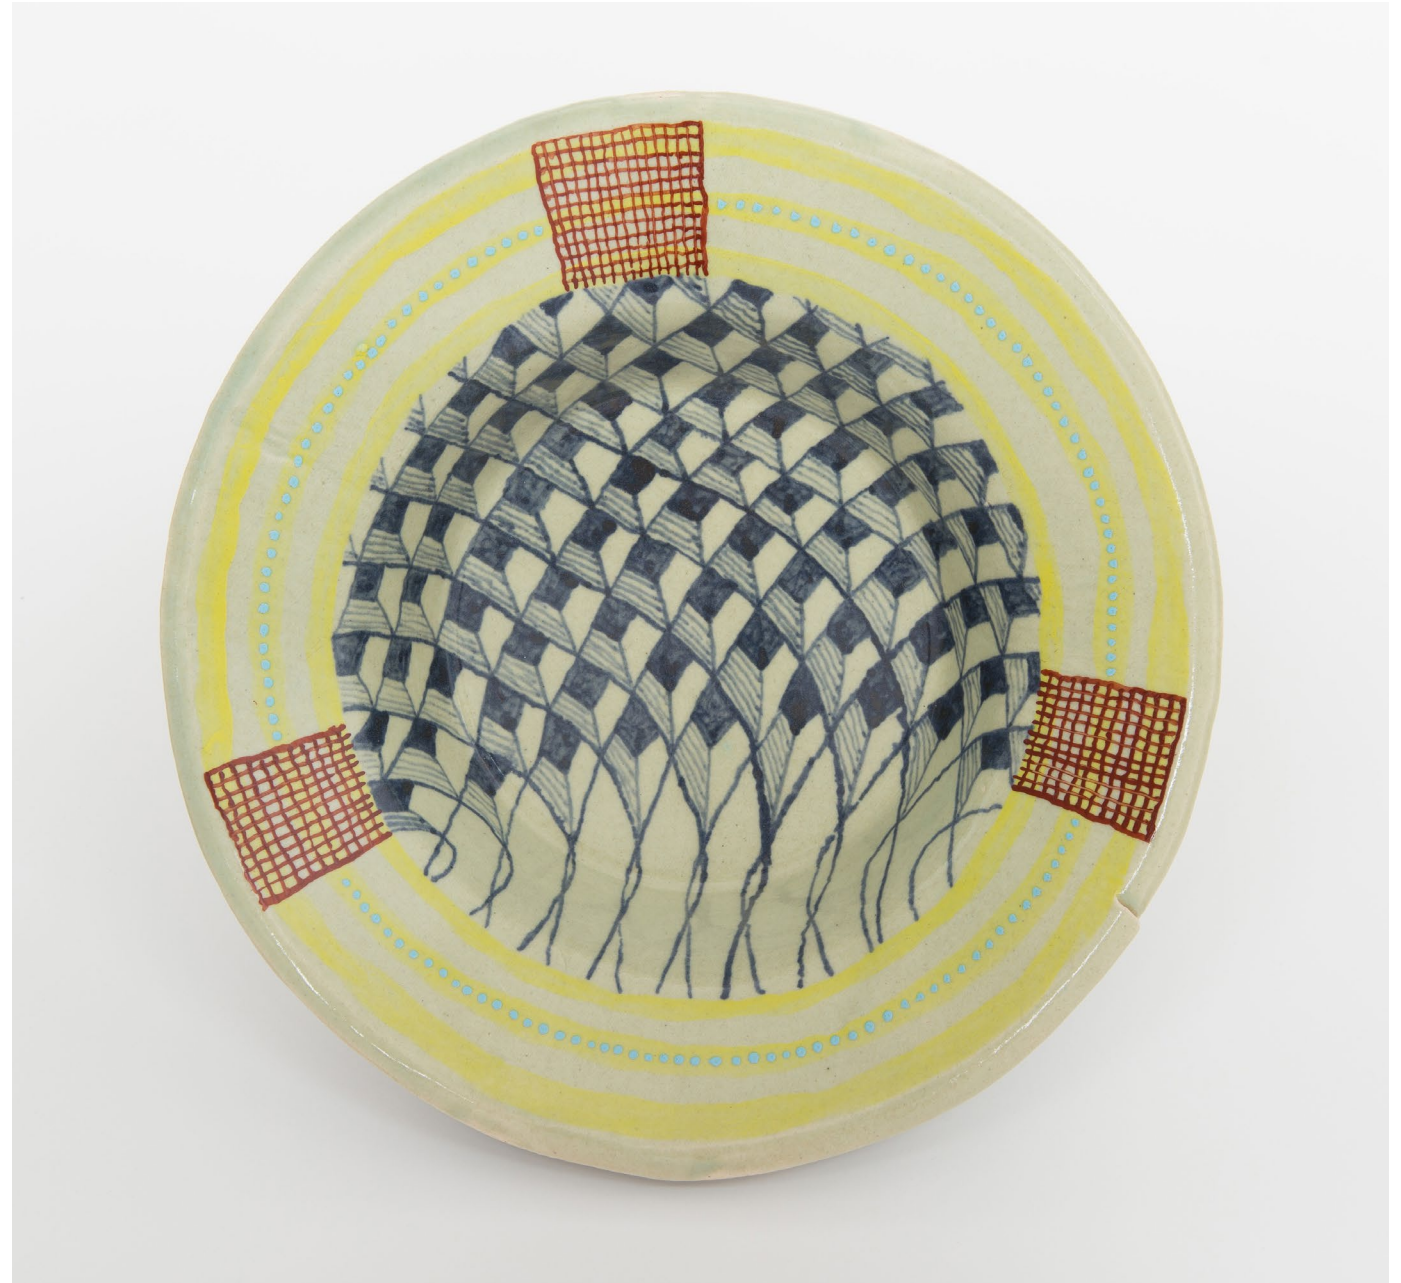

HN1231 The plate with two diamonds  
5.8.16  
Glazed ceramics  
25.5 x 6.5cm  
SOLD

HN1228 The plate with sixteen windows  
4.7.16  
Glazed ceramics  
26 x 6cm  
SOLD

HN1230 The plate with twelve arrows  
5.8.16  
Glazed ceramics  
25.5 x 16cm  
SOLD

HN1233 The Syrian plate  
5.8.16  
Glazed ceramic  
25.5 x 6cm  
SOLD

HN1232 The plate with two Tennis bats  
5.8.16  
Glazed ceramic  
25 x 6cm  
R6 000

HN1229 The plate with three nets and a  
collapsing structure  
4.7.16  
Glazed ceramic  
25.5 x 7cm  
SOLD