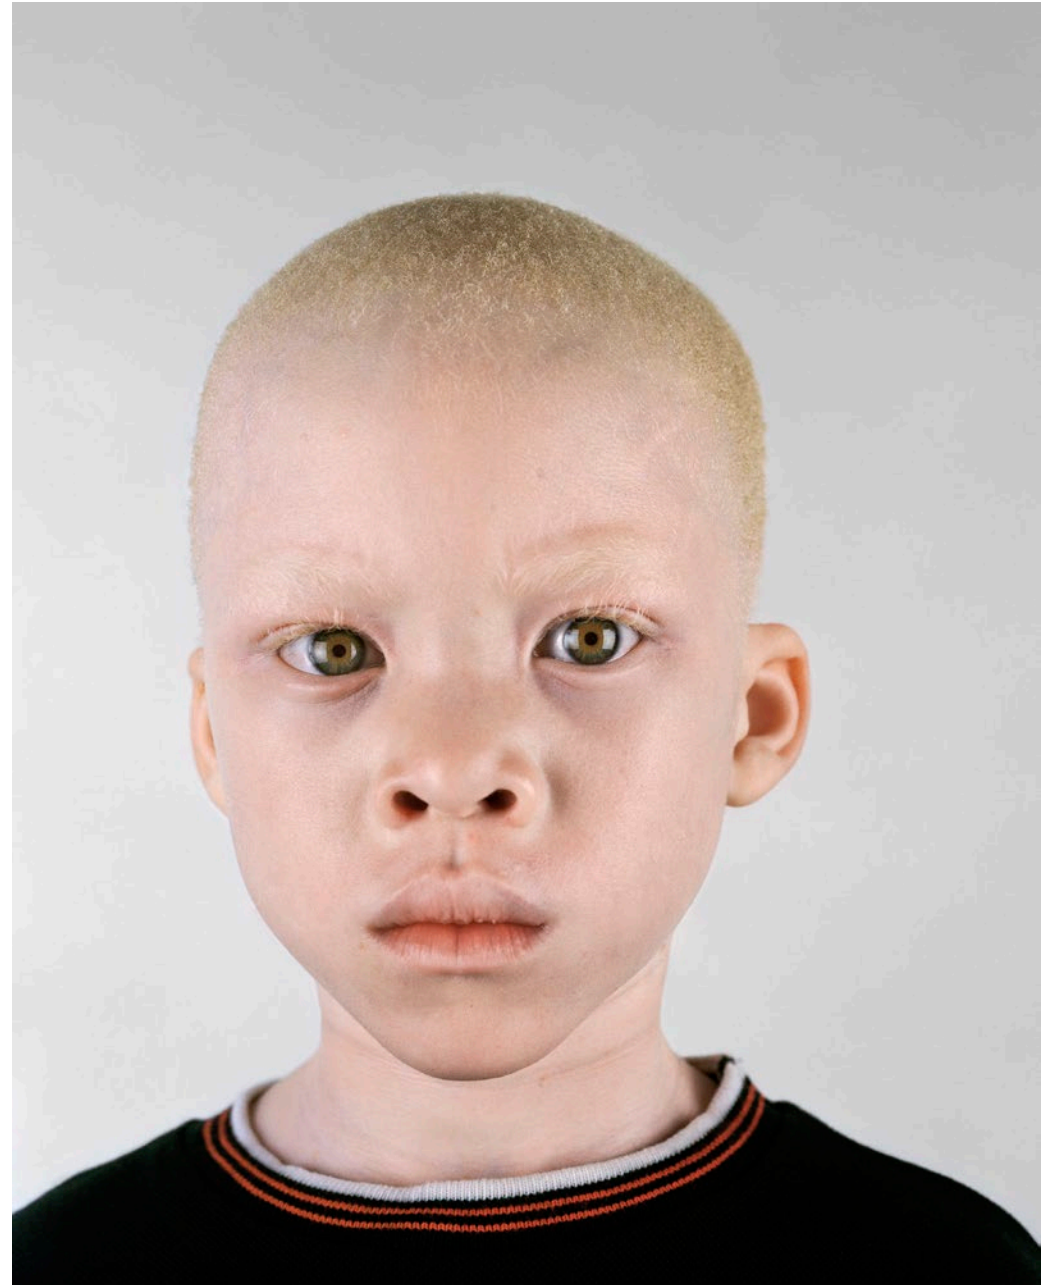

PIETER HUGO

Steven Mohapi, Johannesburg, 2003
Archival pigment on cotton rag paper
Paper: 56 x 45.5cm
Image: 47 x 37.5cm
AP from and edition of 5 + 1 AP