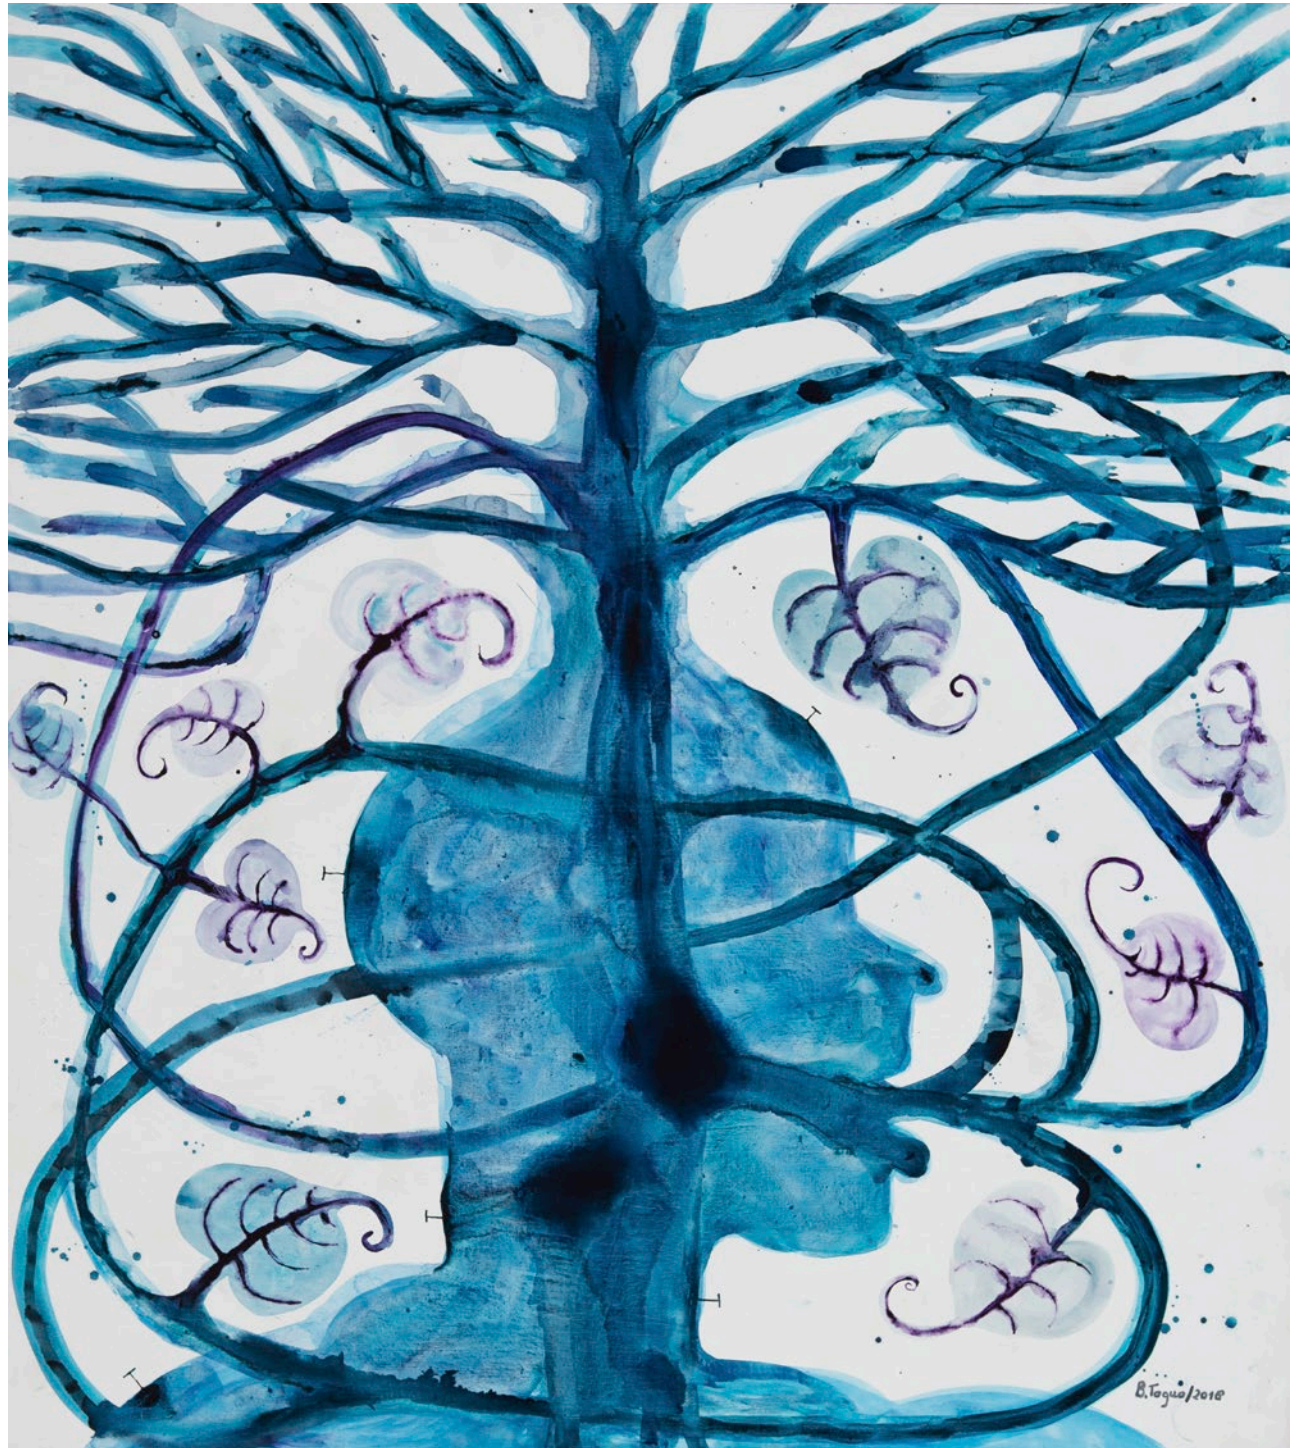

BARTHÉLÉMY TOGUO

Human Feeding
2016
Acrylic on linen
235.5 x 215cm